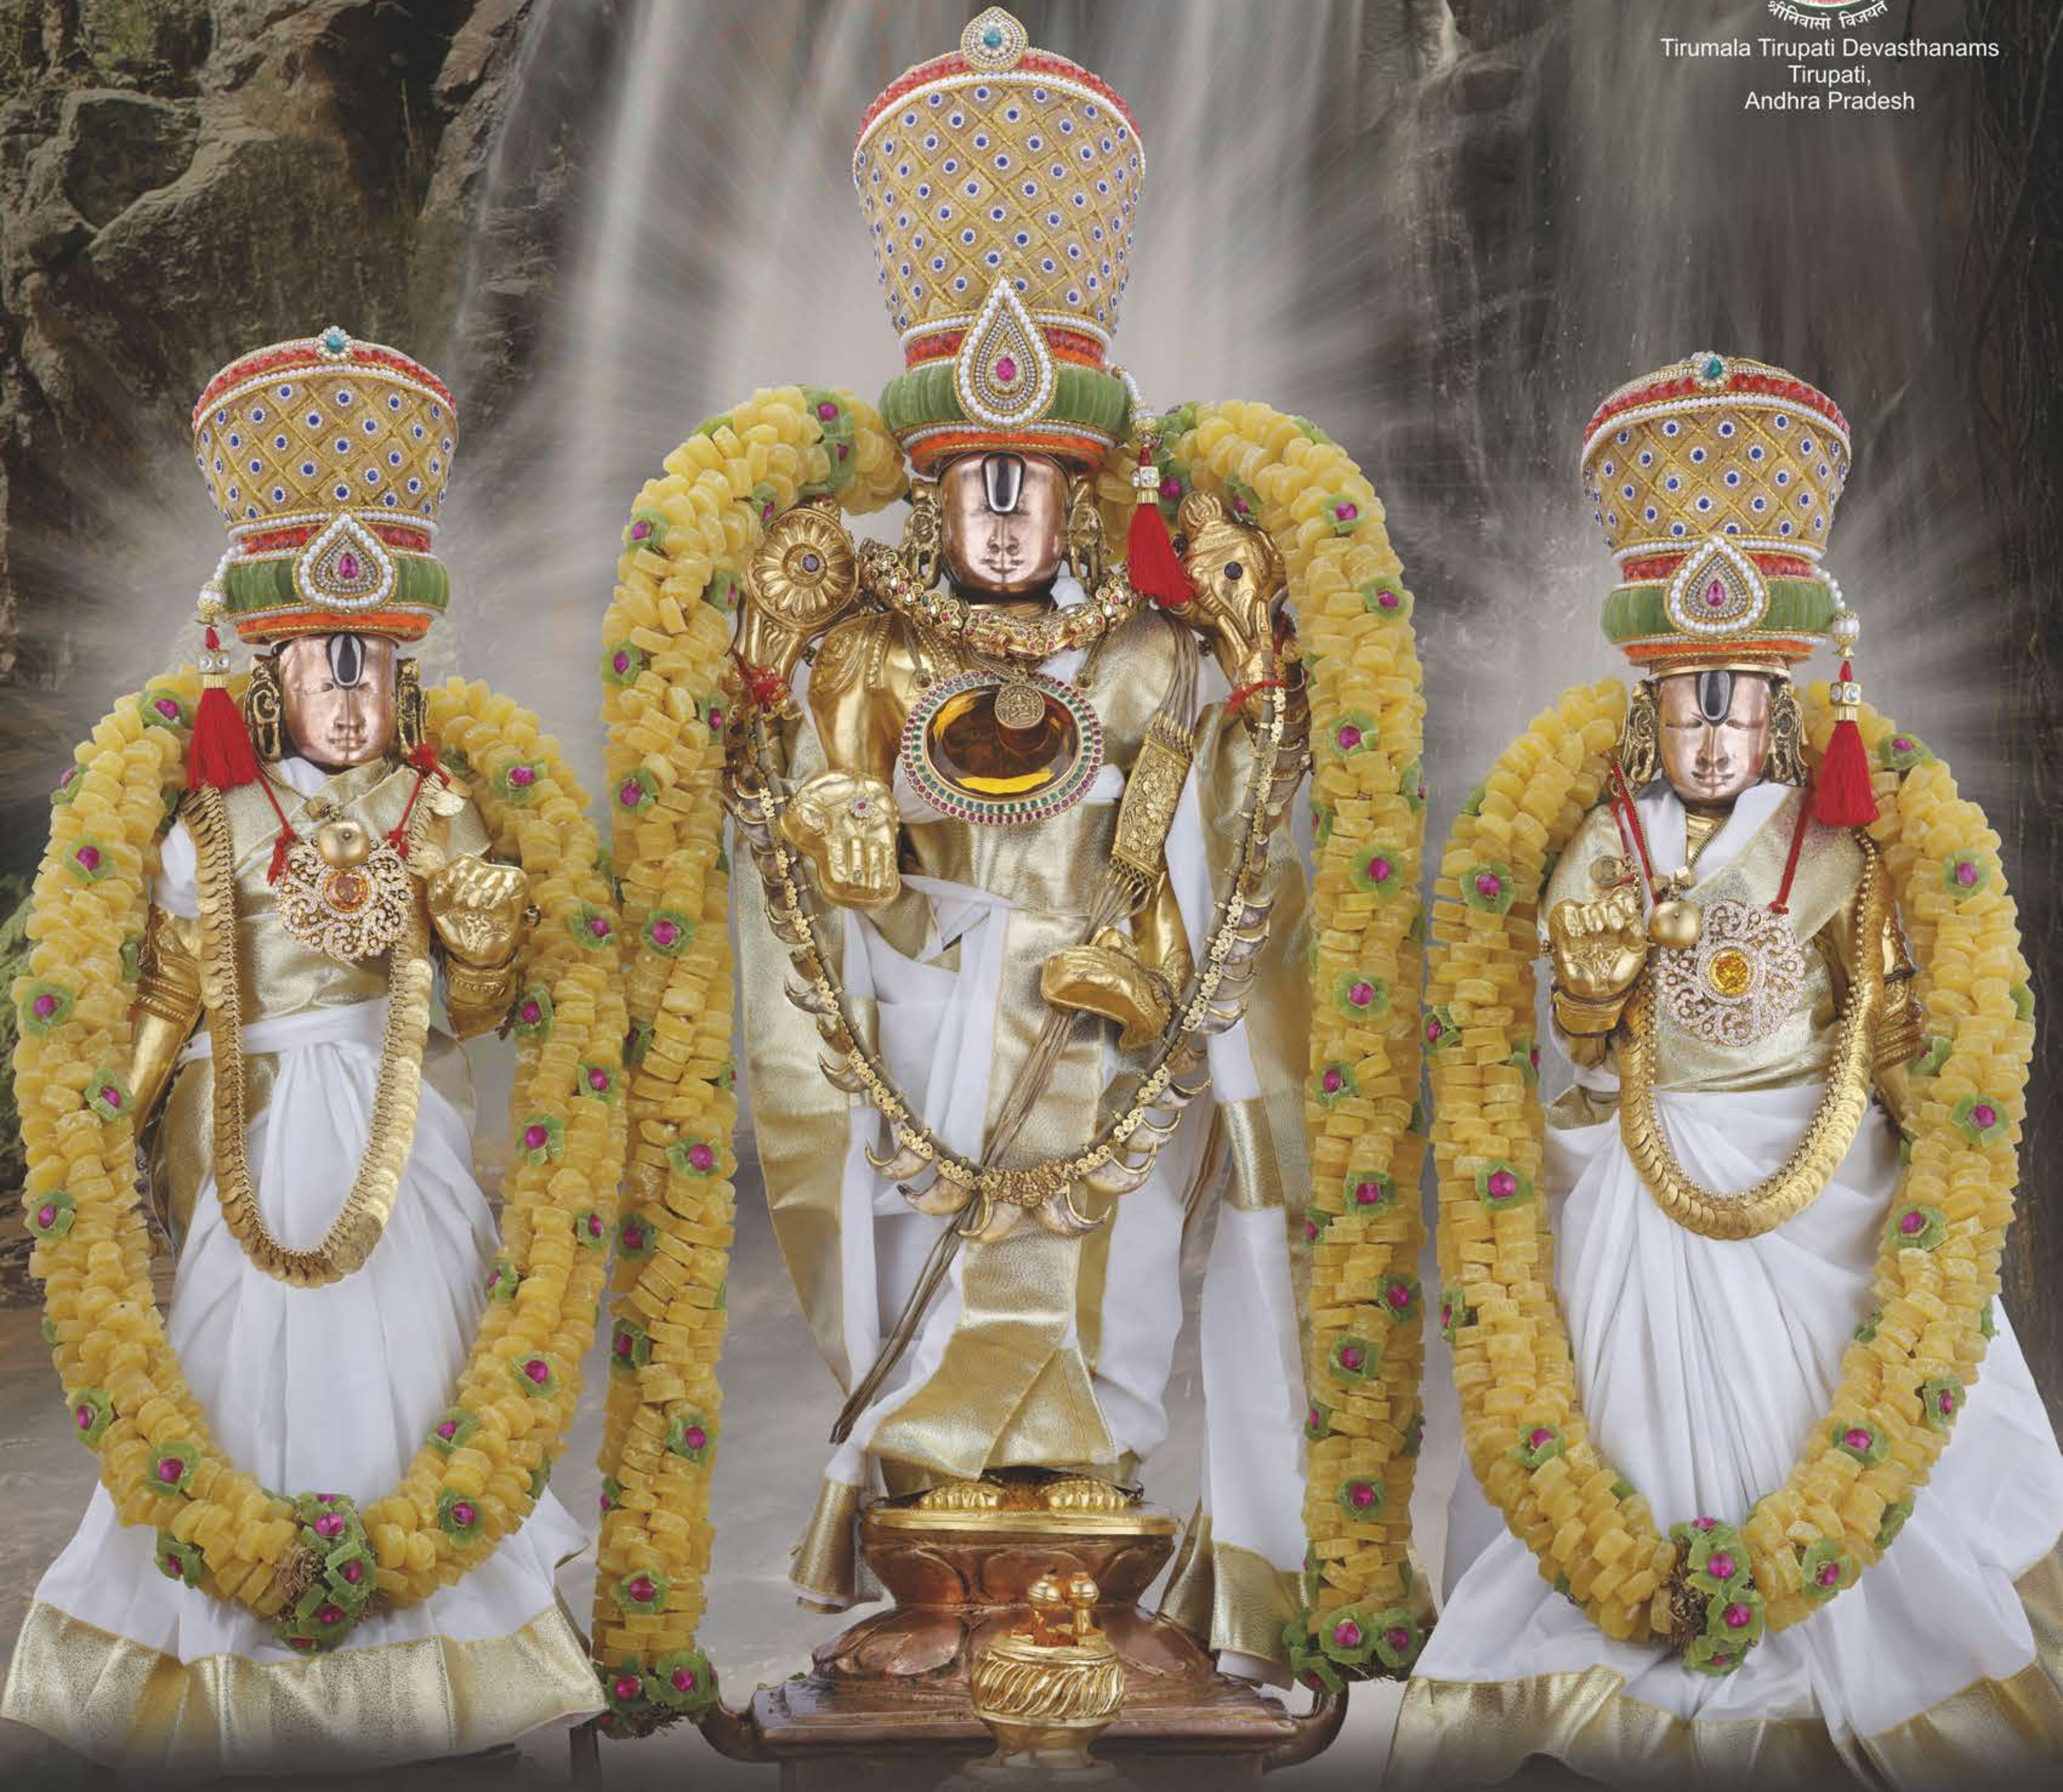

Tirumala Tirupati Devasthanams
Tirupati,
Andhra Pradesh

October 2022

Backdrop: Papanashanam Waterfalls in Tirumala Valley

Sri Malayappa Swamy Varu with His consorts Sridevi and Bhudevi, Tirumala

1	2	3	4	5	6	7	8	9	10	11	12	13	14	15	16	17
Sat	Sun	Mon	Tue	Wed	Thu	Fri	Sat	Sun	Mon	Tue	Wed	Thu	Fri	Sat	Sun	Mon
18	19	20	21	22	23	24	25	26	27	28	29	30	31			

Important Days: 1 Tirumala Sri TT Garuda Seva, 2 Gandhi Jayanti, Tirumala Sri TT Swarna Ratham, Saraswathi Puja, 3 Durgastami, 4 Mahanavami, Tirumala Sri TT Rathotsavam, 5 Sranam, Vijayadasami, Tirumala Sri TT Brah. Ends, Tiruchanoor Sri PAT Navarathri Ends, 6 Tirumala Sri TT Back Savari Utsavam, Ekadasi, 9 OPurnima, 12 Atla Tadde, 13 Kritika, 14 Rohini, 17 Punarvasu, 18 Tulakaveri Snam, 20 Srinivasa Mangapuram Sri KVS Pavitrotsavam Begins, 21 Ekadasi, 23 Masasivaratri, Srinivasa Mangapuram Sri KVS Pavitrotsavam Ends, 24 Deepavali, Naraka Chaturdashi, 25 Amavasya, Surya Grahanam, Kedaragouri Vratham, Akasa Deepam Begins, 27 Bhaginihasta Bhojanam, Yama Dviteeya, 29 Nagula Chavithi, Tirumala Sri TT Pedda Sesha Vahanam