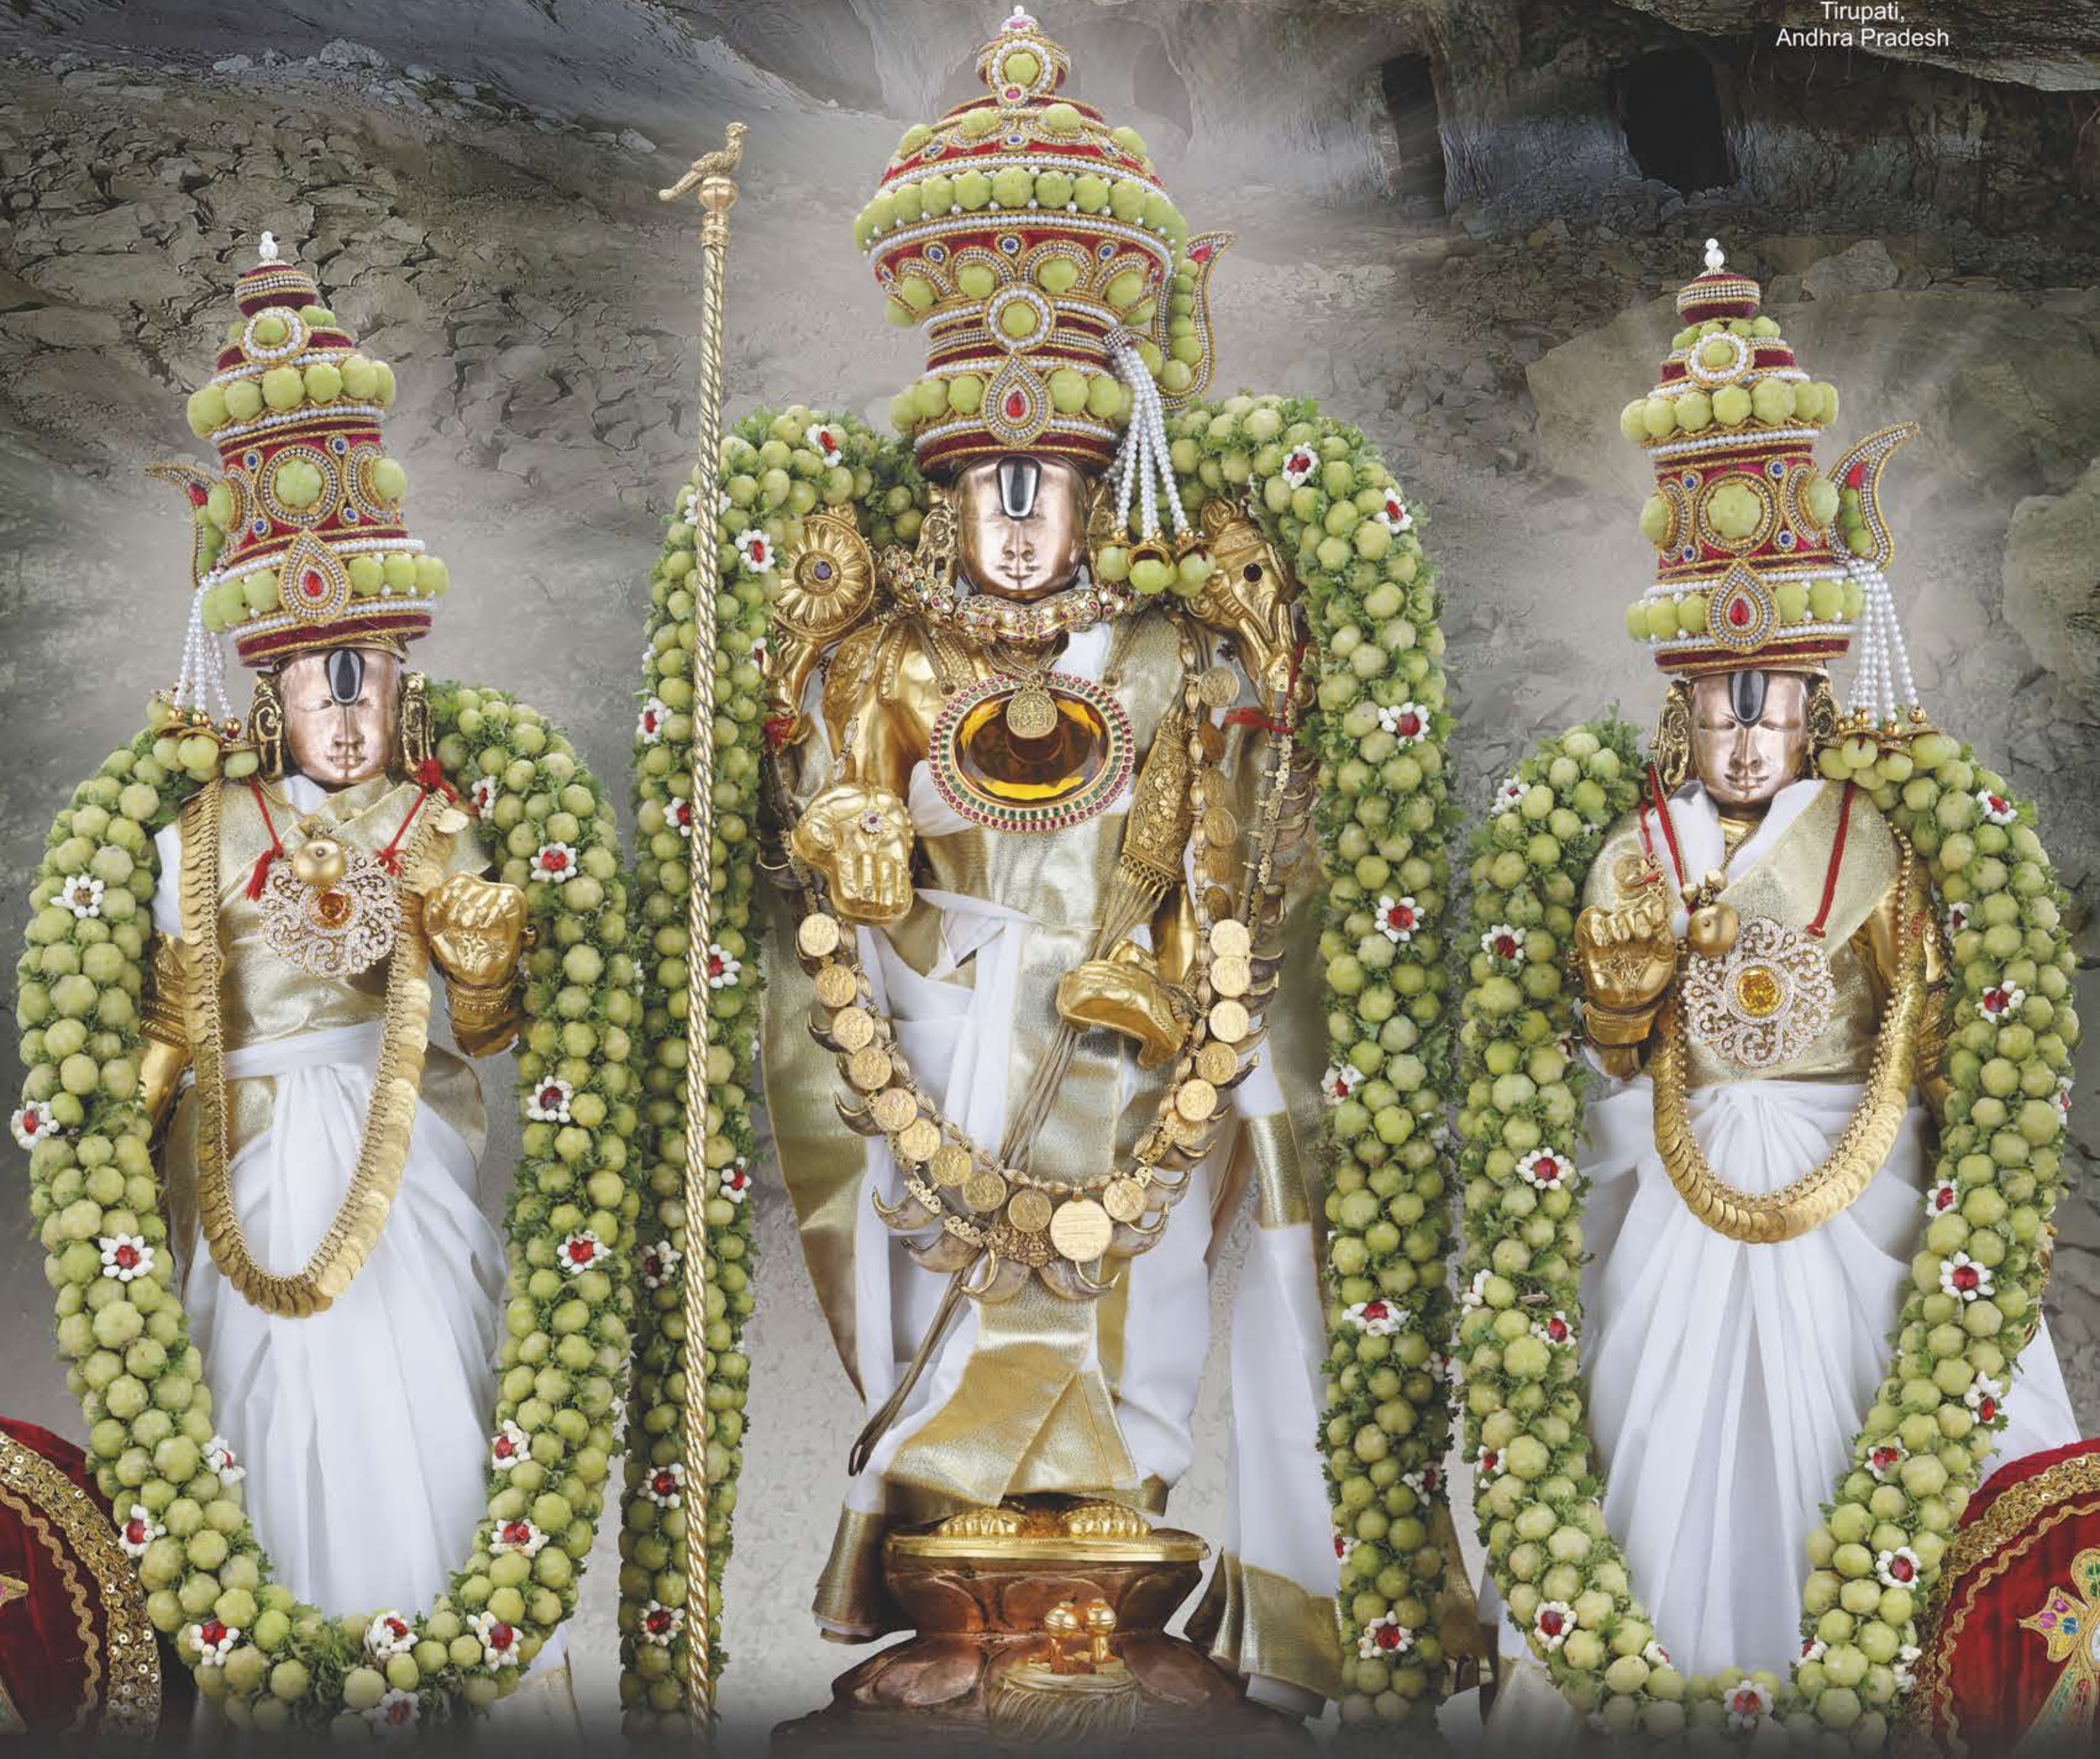

Tirumala Tirupati Devasthanams
Tirupati,
Andhra Pradesh

May 2022

Backdrop: Naamaala Gavi Teertham in Tirumala Valley

Sri Malayappa Swamy Varu with His consorts Sridevi and Bhudevi, Tirumala

1	2	3	4	5	6	7	8	9	10	11	12	13	14	15	16	17				
Sun	Mon	Tue	Wed	Thu	Fri	Sat	Sun	Mon	Tue	Wed	Thu	Fri	Sat	Sun	Mon	Tue				
							18	19	20	21	22	23	24	25	26	27	28	29	30	31

Important Days: 1 May Day, 2 Kritika, 3 Rohini, Parasurama Jayanthi, Akshaya Tritheeya, 5 Sri Ramanuja Jayanthi, 6 Sri Sankara Jayanthi, 7 Punarvasu, Tirupati Sri KRT Pushpayagam, 10 Tirupati Gangajatarata Begins, Tirumala Sri TT Padmavathi Srinivasulu Parinayam Begins, 11 Kartari Begins, 12 Ekadasi, Tirumala Sri TT Padmavathi Srinivasulu Parinayam Ends, 13 Hrishikesh, Narayanavanam Sri KVS Brah. Begins, 14 Nrusimha Jayanthi, Tiruchanoor Sri PAT Vasantotsavam Begins, 15 Sri Koorma Jayanthi, Sri Tarigonda Vengamamba Jayanthi, 16 Annamacharya Jayanthi, OPurnima, Tirupati Sri KT Patra Pushpayagam, 17 Tirupati Gangajatarata Ends, Tiruchanoor Sri PAT Vasantotsavam Ends, 19 Srinivasa Mangapuram Sri KVS Vasantotsavam Begins, 21 Hrishikesh, Narayanavanam Sri KVS Brah. Ends, Sravanam, Nagulapuram Sri VNS Pushpayagam, Srinivasa Mangapuram Sri KVS Vasantotsavam Ends, 23 Karvetinagaram Sri VGS Brah. Begins, 25 Hanumajjayanthi, 26 Ekadasi, Mahee Jayanthi, 28 Masasivaratri, 29 Kritika, Kartari Ends, 30 Karvetinagaram Sri VGS Rathotsavam, Amavasya, 31 Rohini, Karvetinagaram Sri VGS Brahmotsavam Ends.

All Photographs are Copyright protected property of Tirumala Tirupati Devasthanams, Tirupati, A.P.